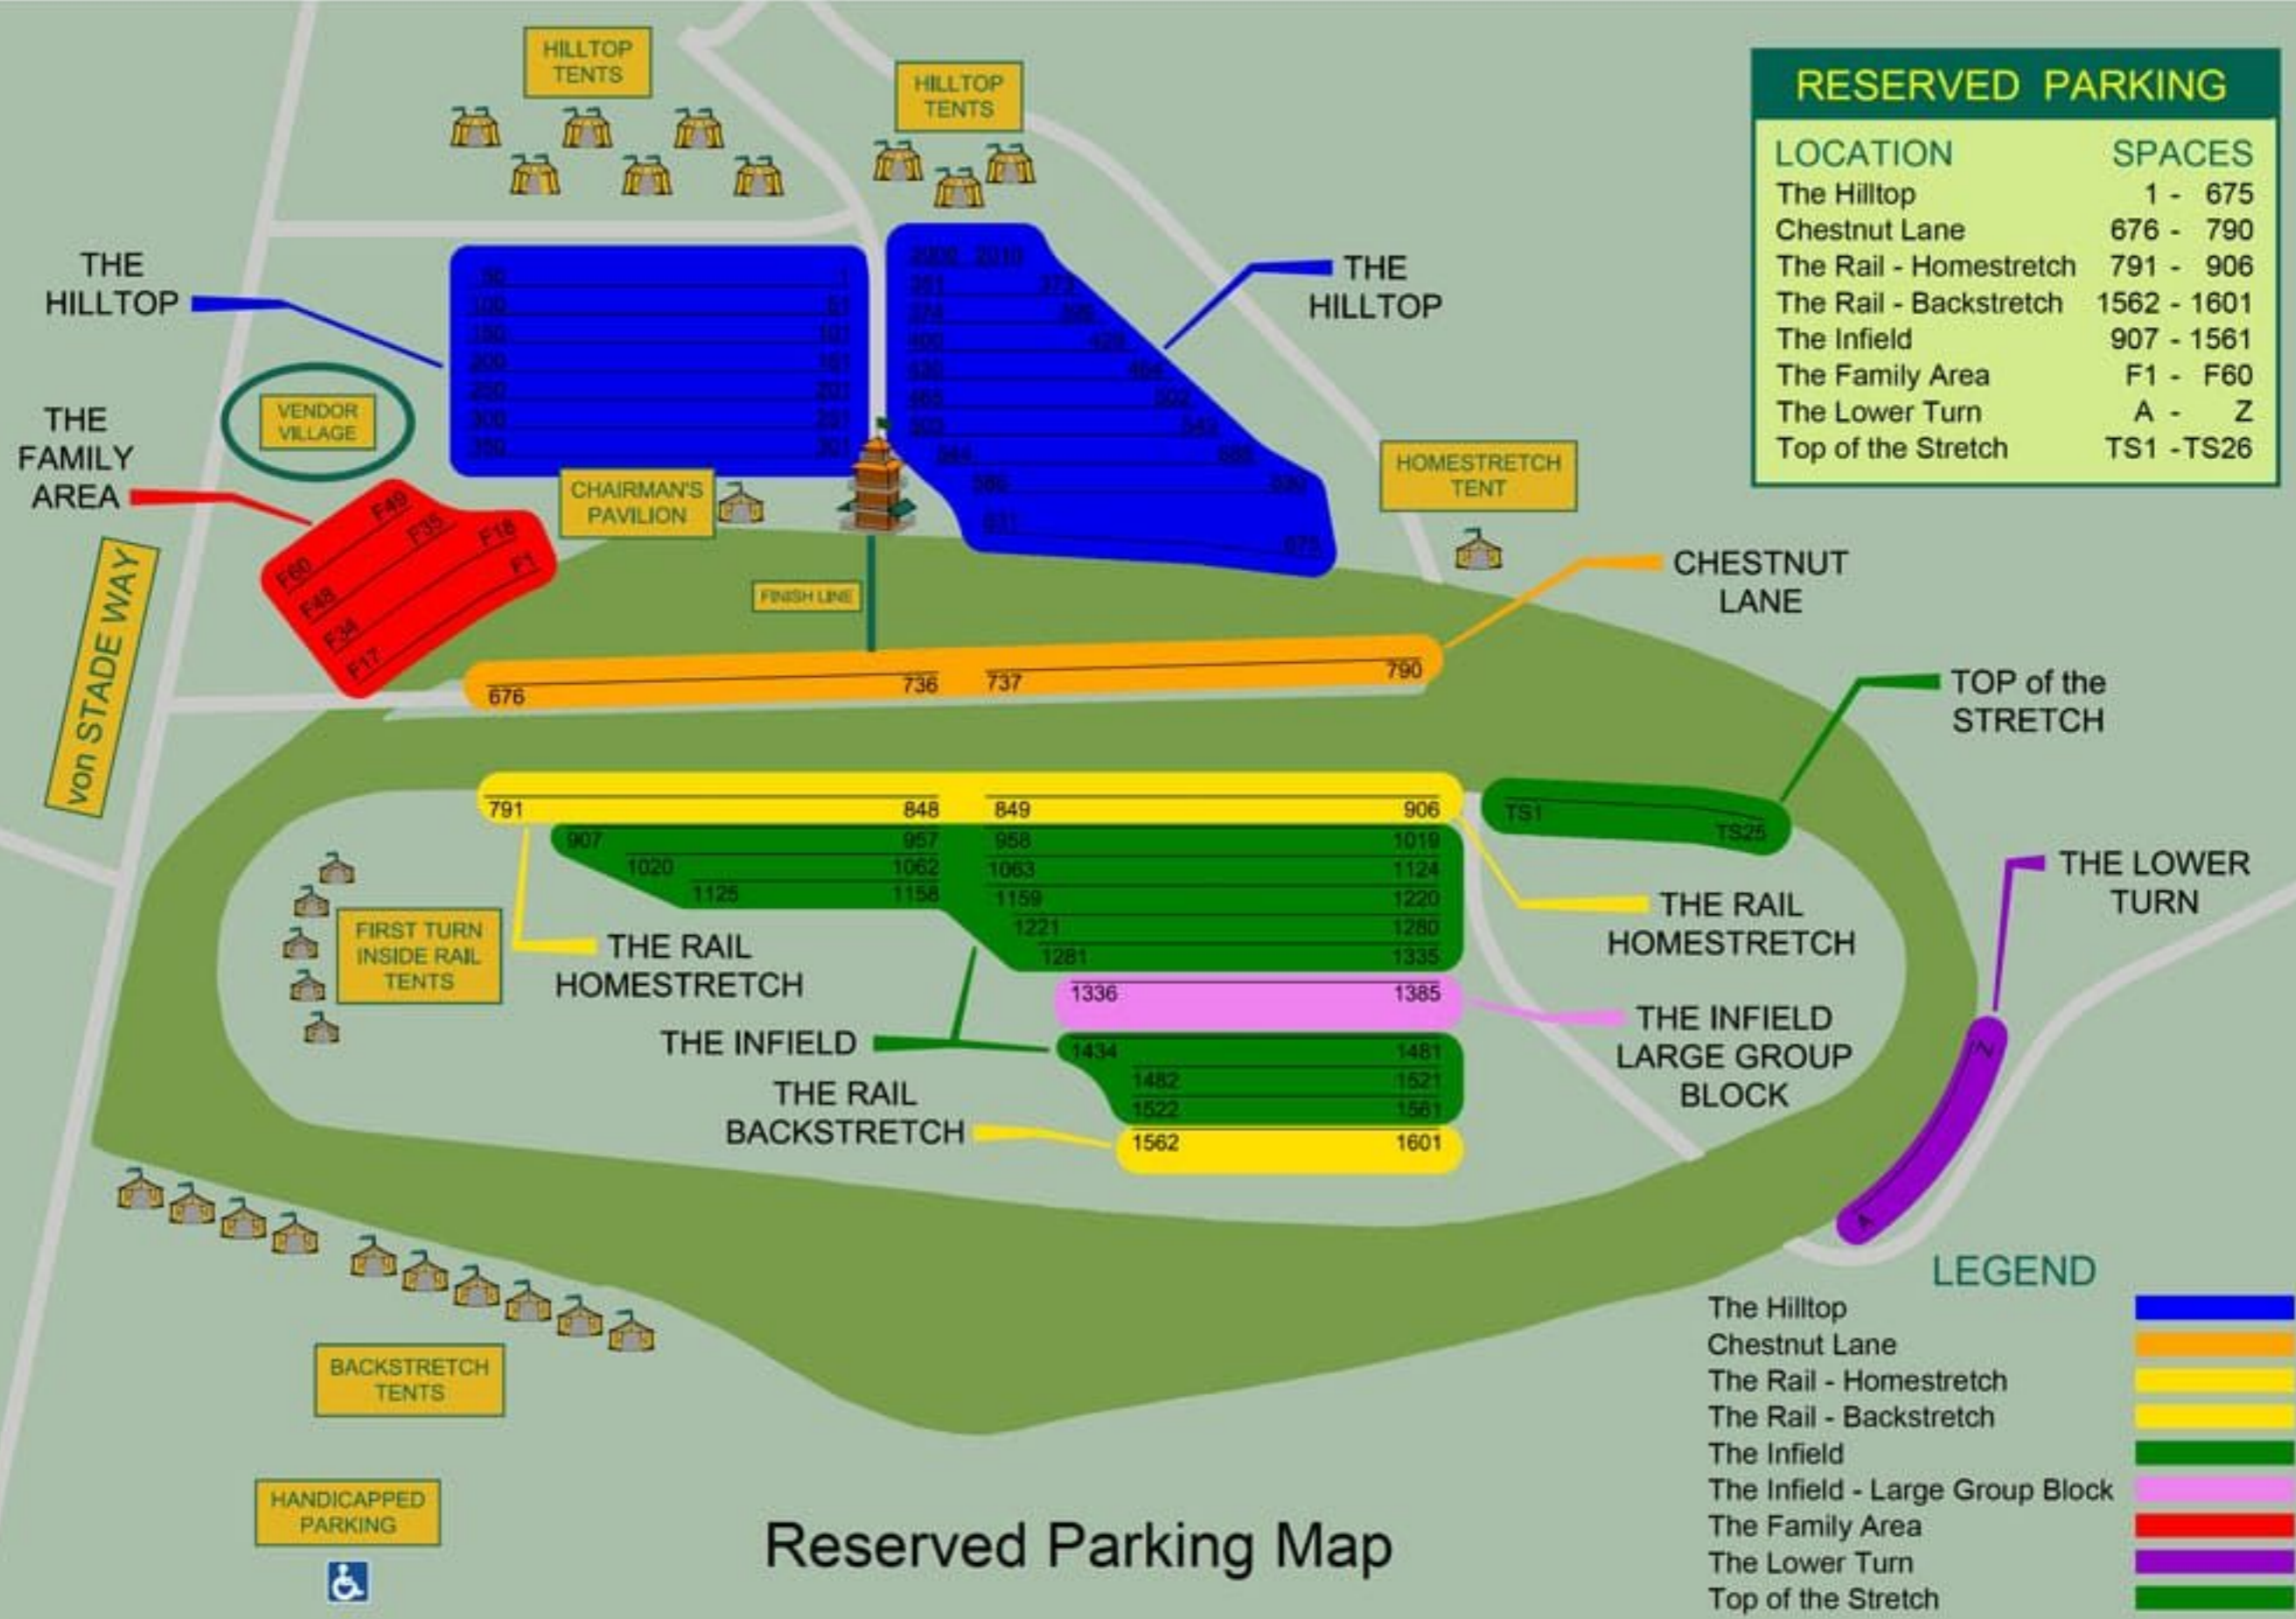

RESERVED PARKING	
LOCATION	SPACES
The Hilltop	1 - 675
Chestnut Lane	676 - 790
The Rail - Homestretch	791 - 906
The Rail - Backstretch	1562 - 1601
The Infield	907 - 1561
The Family Area	F1 - F60
The Lower Turn	A - Z
Top of the Stretch	TS1 - TS26

Reserved Parking Map

- LEGEND**
- The Hilltop
 - Chestnut Lane
 - The Rail - Homestretch
 - The Rail - Backstretch
 - The Infield
 - The Infield - Large Group Block
 - The Family Area
 - The Lower Turn
 - Top of the Stretch